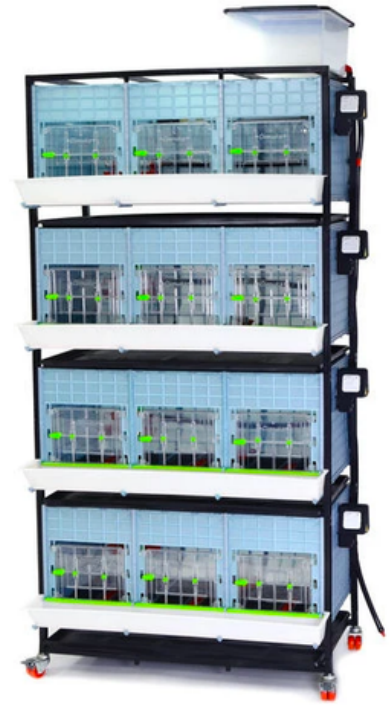

PRODUCT SUPPORT

Chick Brooder 4 Tier / 38cm (h)

SKU: CB40-03-4K

Assembly

[View Assembly Video](#)

[View Assembly Guide](#)

Comfortplast Brochure

[View User Manual](#)

Specifications

Brand	Cimuka
Model	CB40-03-4K
Material	ABS Plastic
Design	COMFORTPLAST™
Location	Indoors, Warmer than 65°F (18°C)
Lighting	<u>Requires:</u> Lightbulbs (4) <i>(sold separately)</i> <u>Recommend:</u> A19 LED Daylight
Heat	<u>Includes:</u> Space Heaters (4) <u>Temperature Range:</u> 68 - 104°F (20 - 40°C)
Power	125W, 220V/60Hz AC

[View](#)

X 1

Water Tank
(20lt)

SKU: BS_K0019

[View](#)

X 1

Lid - Fits Water Tank
(8 & 20lt)

SKU: BS_K0072